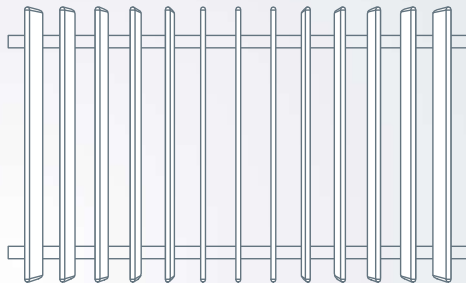

Dublin

Modern, Edgy, Striking - Create an impressive entry to your home.

ARC
FENCES X[®]

Style

Ph: 1800 FENCES
www.arcfences.com.au

Dublin

Modern – Edgy – Striking – Create an impressive entry to your modern home with our architecturally inspired Dublin design. Choose from a full range of premium powder coating colours to enhance the appeal of your property. With gates, automation and a full range of accessories, you can create an impressive entry for your home.

DIAGRAM

DUBLIN DESIGN SPECIFICATIONS

- Standard heights - 900mm, 1200mm, 1500mm and 1800mm.
- “Made to fit” - We can manufacture to your unique circumstances so you don’t have to ‘make do’. Height, spacings, colours, angles, gate options and accessories – it’s your choice!
- Square edge aluminium tube is 65mm x 16mm, a 40mm x 40mm mounting rail and a 85mm gap between blades.
- 5 stage pre treatment – our unique cromate pre treatment manufacturing process ensures a superior finish for your fence, so it will stand the test of time.
- Full range of accessories – gates, letter boxes, latches and automation available to complete your project in style.
- Full range of premium powder coated colours – from traditional to modern colours to suit your home.
- Made from strong and durable Aluminium.
- Time Saver – with little to no maintenance to keep your fence looking like new, enjoy your weekends living life.

SPECIFICATIONS

Standard heights	900mm, 1200mm, 1500mm, 1800mm
Upright dimensions	65mm x 16mm with flat aluminium cap
Mounting rail size	40mm x 40mm
Blade spacing	85mm
Gates available	Pedestrian, Double Entry, Swing, Sliding & Automation
Accessories available	Letterboxes, Posts, Upgraded Locks & Latches